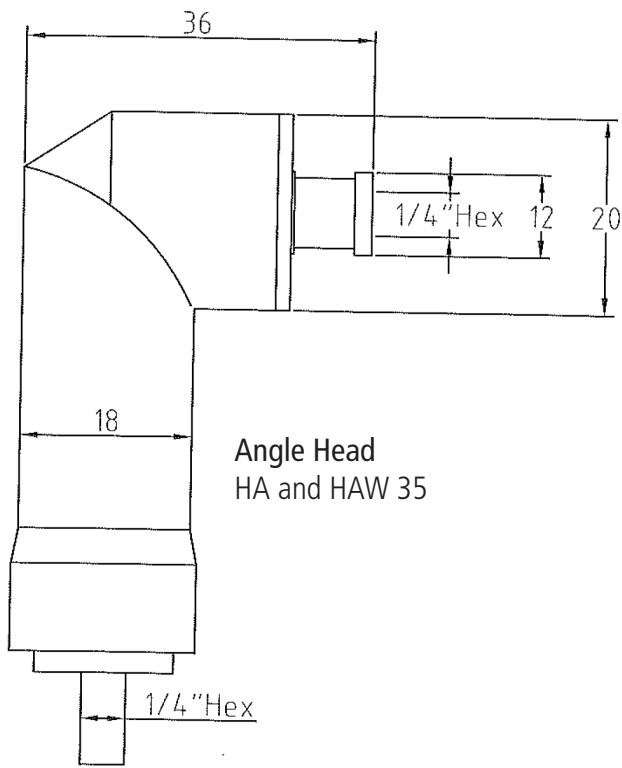

Auto Shut-Off Clutch Pneumatic Nutrunners H Series Right Angle Tools

ASG, Division of Jergens, Inc.

15700 S. Waterloo Road | Cleveland, OH 44110-3898

Phone: (888) 486-6163 | Fax: (216) 481-4519

Email: asginfo@asg-jergens.com | Web: www.asg-jergens.com