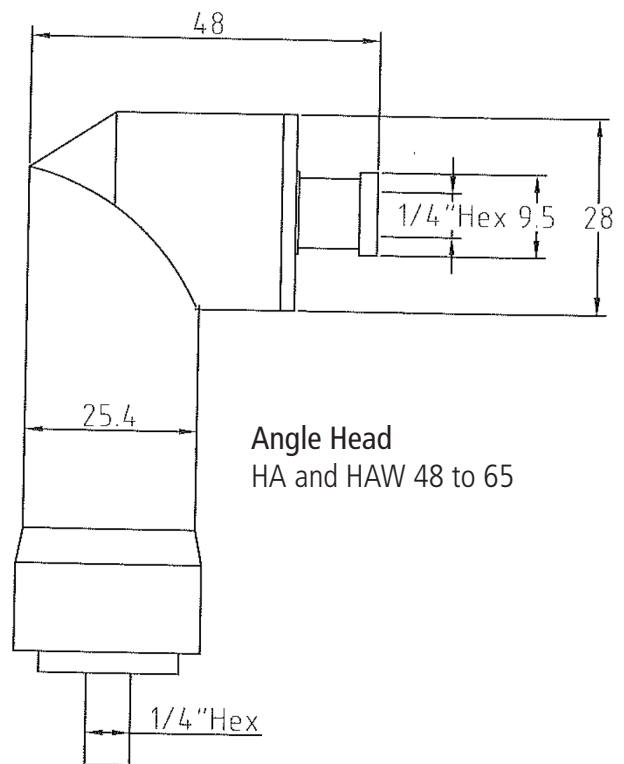

Auto Shut-Off Clutch Pneumatic Nutrunners H Series Right Angle Tools

ASG, Division of Jergens, Inc.

15700 S. Waterloo Road | Cleveland, OH 44110-3898

Phone: (888) 486-6163 | Fax: (216) 481-4519

Email: asginfo@asg-jergens.com | Web: www.asg-jergens.com